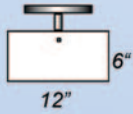

DONOVAN'S CUBES

Model numbers for the 'cube' ceiling fixture:

BD 3306 -- 12 x12 x 6" -- 2" minimum drop or custom over all length.

Please Specify

BD 3308 -- 12 x12 x 8" -- 2" minimum drop or custom over all length.

Please Specify

BD 3312 -- 12 x12 x 12" -- 2" minimum drop or custom over all length.

Please Specify

Square step canopy available

Materials: Matte finish 2447 opal acrylic, eased, mitered corners with brushed aluminum canopy and accents..