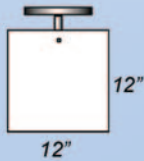

DONOVAN'S CUBES

Model numbers for the 'cube' ceiling fixture:

BD 3306 -- 12 x12 x 6" -- 2" minimum drop or custom over all length.

Please Specify

BD 3308 -- 12 x12 x 8" -- 2" minimum drop or custom over all length.

Please Specify

BD 3312 -- 12 x12 x 12" -- 2" minimum drop or custom over all length.

Please Specify

Square step canopy available

Materials: Matte finish 2447 opal acrylic, eased, mitered corners with brushed aluminum canopy and accents..

Please Specify

BD 3354 --12 x12 x 54" -- 2" minimum drop or custom over all length.

Please Specify

Materials: Matte finish 2447 opal acrylic, eased, mitered corners with brushed aluminum canopy and accents.