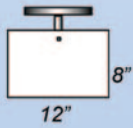

DONOVAN'S CUBES

Model numbers for the 'cube' ceiling fixture:

BD 3306 -- 12 x12 x 6" -- 2" minimum drop or custom over all length.

Please Specify

BD 3308 -- 12 x12 x 8" -- 2" minimum drop or custom over all length.

Please Specify

BD 3312 -- 12 x12 x 12" -- 2" minimum drop or custom over all length.

Please Specify

Square step canopy available

Materials: Matte finish 2447 opal acrylic, eased, mitered corners with brushed aluminum canopy and accents..