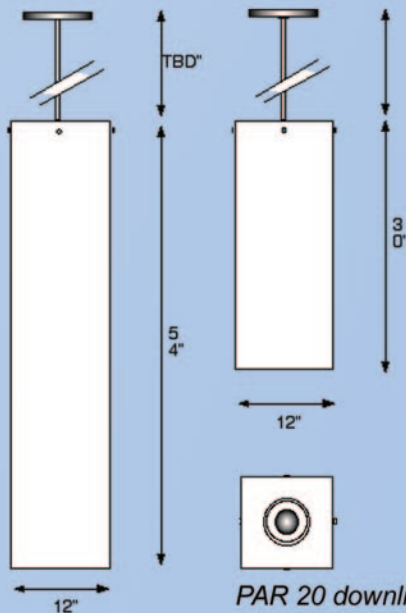

DONOVAN'S CUBES

Model numbers for the 'cube' ceiling fixture:

BD 3306 -- 12 x12 x 6" -- 2" minimum drop or custom over all length.

Please Specify

BD 3308 -- 12 x12 x 8" -- 2" minimum drop or custom over all length.

Please Specify

BD 3312 -- 12 x12 x 12" -- 2" minimum drop or custom over all length.

Please Specify

Square step canopy available

Materials: Matte finish 2447 opal acrylic, eased, mitered corners with brushed aluminum canopy and accents..

Lamping: Incandescent: 2 lamps up to 75 watts max. Compact Fluorescent: 2 lamps, either 13 watt, 18 watt, 26 watt or 32 watt cfl. Please Specify

BD 3330 --12 x12 x 30" -- 2" minimum drop or custom over all length.

Please Specify

BD 3354 --12 x12 x 54" -- 2" minimum drop or custom over all length.

Please Specify

Materials: Matte finish 2447 opal acrylic, eased, mitered corners with brushed aluminum canopy and accents.