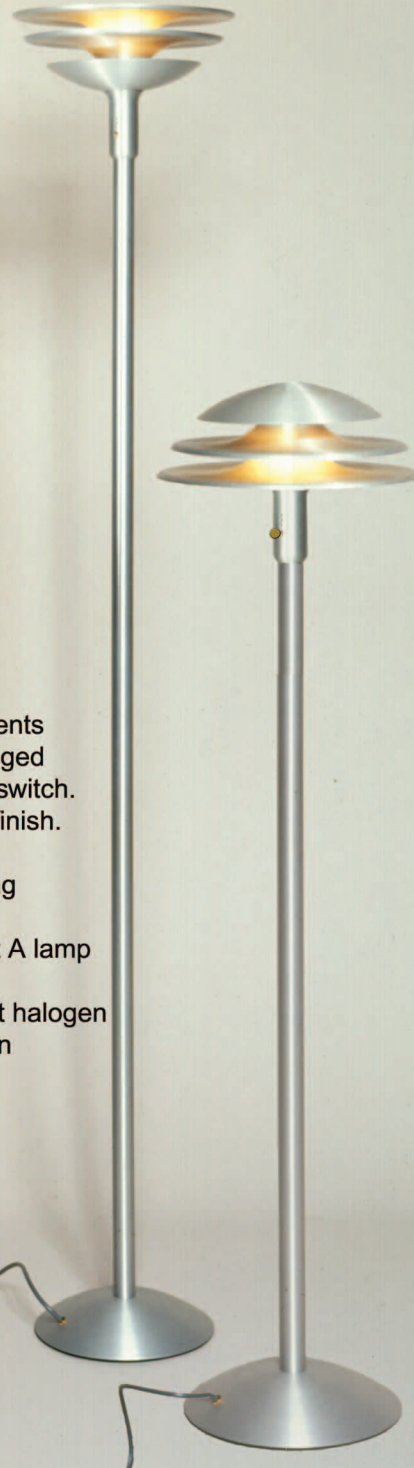

Sammy D.

FLOOR LAMP / TORCHIERE

Designer: Brian Donovan

Description: A spun aluminum floor lamp with brass accents and a ribbed cord. The torchiere has a rugged floor dimmer and the floor lamp has a hi-lo switch. The finish is 100 grit with a clear anodized finish.

Specs:	Model	Dimensions	Lamping
	BD8994(Floor)	54"h x 12.5"w	100watt A lamp
	BD8995(Torch)	73"h x 12.5"w	250watt halogen mini-can